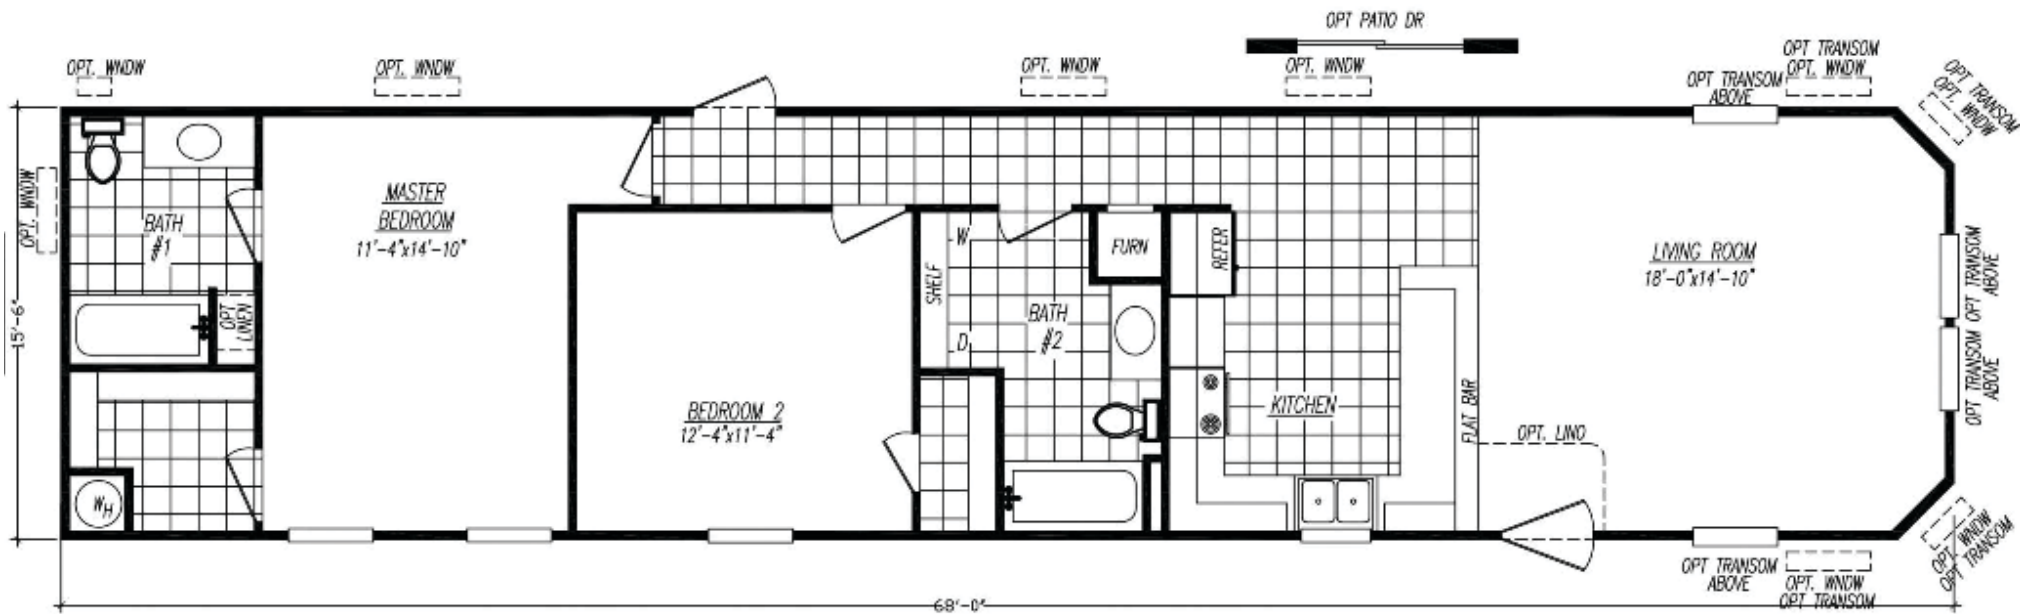

## The Elm

2 Bed/2 Bath | 1,054 sq. ft.

(219) 942-6993

3801 County Line Road | Portage, IN 46368